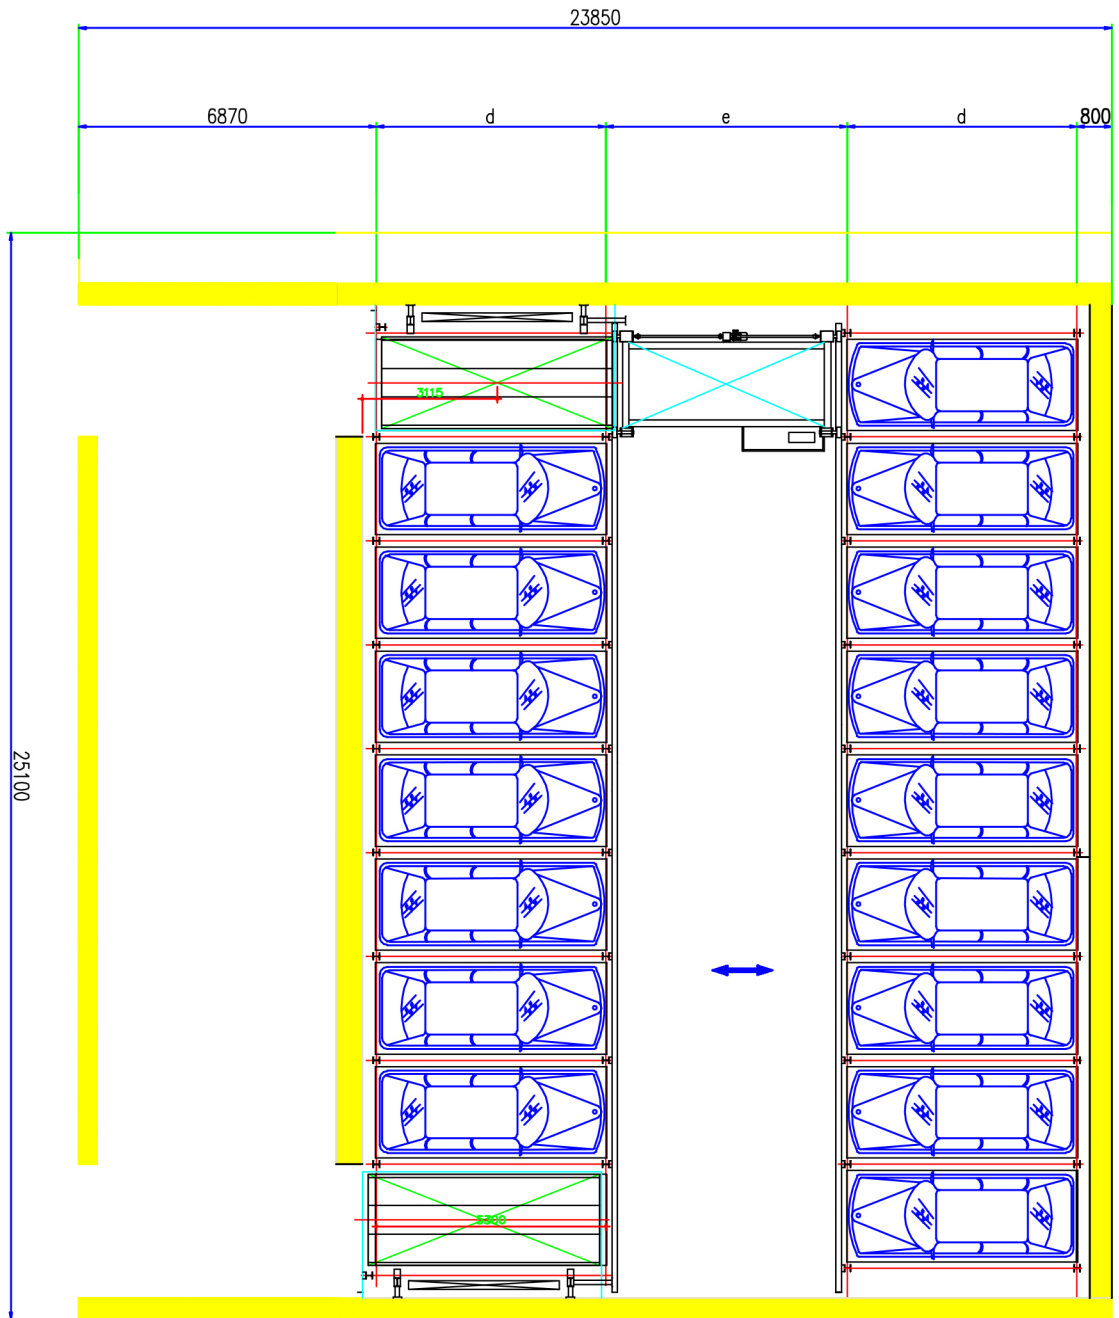

B-B plan

HD Bank PROJECT

Mechanical Car Parking System Lay-out Plan

Auto Parking 160 Cars

DATE : 02. 01 . 2016

ATECO CORPORATION

اتیکو کورپوریشن